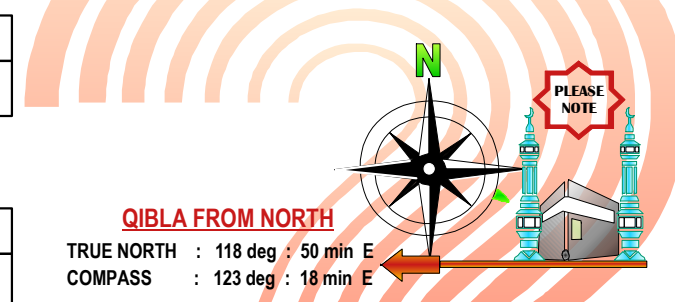

NOTES

- ❄ GMT TO BST TIME CHANGE DEPENDING UPON OCCURRENCE OF LAST SUNDAY IN THE MONTH OF MARCH.
- ❄ BST TO GMT TIME CHANGE DEPENDING UPON OCCURRENCE OF LAST SUNDAY IN THE MONTH OF OCTOBER.

GMT (UNIVERSAL TIME - UT)
APPLIED FROM THE LAST SUNDAY IN THE MONTH OF OCTOBER FOLLOWED BY THE MONTHS OF NOVEMBER, DECEMBER, JANUARY AND FEBRUARY TO THE LAST SATURDAY IN THE MONTH OF MARCH.

BST (BRITISH SUMMER TIME)
APPLIED FROM LAST SUNDAY IN THE MONTH OF MARCH FOLLOWED BY THE MONTHS OF APRIL, MAY, JUNE, JULY, AUGUST AND SEPTEMBER TO THE LAST SATURDAY IN THE MONTH OF OCTOBER.

DURING THE PERIOD 11 NOVEMBER TO 31 JANUARY IT IS NOT POSSIBLE TO CALCULATE IQBLA DIRECTION.

MORE ACCURATE METHOD THAT APPLIES TO ANY PLACE IN THE WORLD

It is not advisable to determine Qibla using compass specially for Orienting Masjid. The following method which uses the sun is more reliable. It has been observed for centuries and reported in many books by Muslims around the world that two times a year the sun comes overhead above Ka'bah. This is observational fact for centuries, and is used to set the correct Qibla direction in places far from Makkah by Muslims for last so many centuries. Those two dates and times are :
May 28 at 9:18 UT and July 16 at 9:27 UT (UT =GMT)

FOR FURTHER INFORMATION REGARDING THIS PUBLICATION
CONTACT : info@iaravat.com