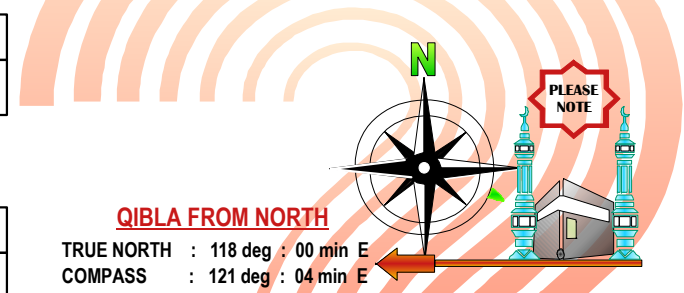

DURING THE PERIOD 11 NOVEMBER TO 31 JANUARY IT IS NOT POSSIBLE TO CALCULATE IQBLA DIRECTION.

MORE ACCURATE METHOD THAT APPLIES TO ANY PLACE IN THE WORLD

It is not advisable to determine Qibla using compass specially for Orienting Masjid. The following method which uses the sun is more reliable. It has been observed for centuries and reported in many books by Muslims around the world that two times a year the sun comes overhead above Ka'bah. This is observational fact for centuries, and is used to set the correct Qibla direction in places far from Makkah by Muslims for last so many centuries. Those two dates and times are :