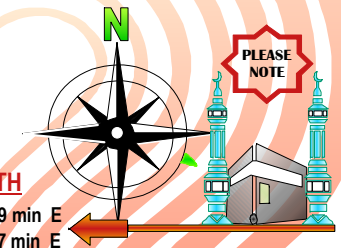

DURING THE PERIOD 11 NOVEMBER TO 31 JANUARY IT IS NOT POSSIBLE TO CALCULATE IQBLA DIRECTION.

MORE ACCURATE METHOD THAT APPLIES TO ANY PLACE IN THE WORLD

It is not advisable to determine Qibla using compass specially for Orienting Masjid. The following method which uses the sun is more reliable. It has been observed for centuries and reported in many books by Muslims around the world that two times a year the sun comes overhead above Ka'bah. This is observational fact for centuries, and is used to set the correct Qibla direction in places far from Makkah by Muslims for last so many centuries. Those two dates and times are :