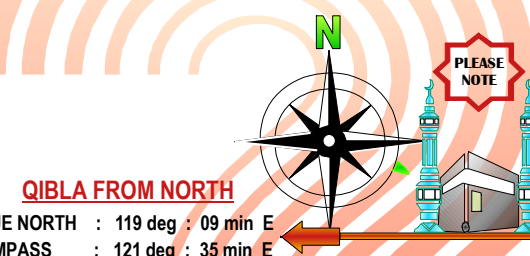

## **MORE ACCURATE METHOD THAT APPLIES TO ANY PLACE IN THE WORLD**

It is not advisable to determine Qibla using compass specially for Orienting Masjid. The following method which uses the sun is more reliable. It has been observed for centuries and reported in many books by Muslims around the world that two times a year the sun comes overhead above Ka'bah. This is observational fact for centuries, and is used to set the correct Qibla direction in places far from Makkah by Muslims for last so many centuries. Those two dates and times are :  
**May 28 at 9:18 UT and July 16 at 9:27 UT ( UT =GMT)**