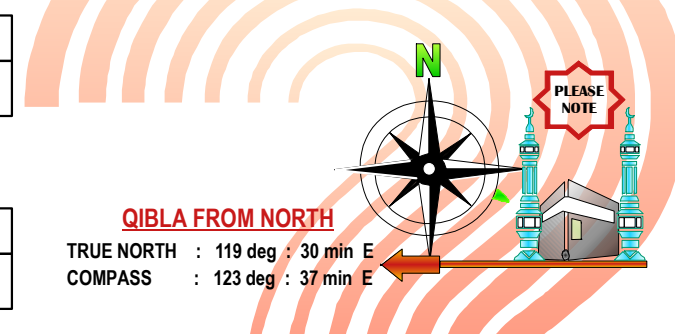

AUGUST	* QIBLA	SEPTEMBER	* QIBLA	OCTOBER	* QIBLA	NOVEMBER	* QIBLA
01	10:19 AM	01	9:50 AM	01	9:13 AM	01	7:41 AM
02	10:18 AM	02	9:48 AM	02	9:12 AM	02	7:40 AM
03	10:17 AM	03	9:47 AM	03	9:11 AM	03	7:40 AM
04	10:17 AM	04	9:46 AM	04	9:10 AM	04	7:39 AM
05	10:16 AM	05	9:45 AM	05	9:09 AM	05	7:38 AM
06	10:15 AM	06	9:44 AM	06	9:08 AM	06	7:37 AM
07	10:14 AM	07	9:43 AM	07	9:06 AM	07	7:37 AM
08	10:13 AM	08	9:41 AM	08	9:05 AM	08	7:36 AM
09	10:13 AM	09	9:40 AM	09	9:04 AM	09	7:35 AM
10	10:12 AM	10	9:39 AM	10	9:03 AM	10 - 30	NOT POS
11	10:11 AM	11	9:38 AM	11	9:02 AM		
12	10:10 AM	12	9:37 AM	12	9:01 AM		
13	10:09 AM	13	9:35 AM	13	9:00 AM	DECEMBER	* QIBLA
14	10:08 AM	14	9:34 AM	14	8:59 AM	01 - 31	NOT POSSIBLE
15	10:07 AM	15	9:33 AM	15	8:57 AM		
16	10:06 AM	16	9:32 AM	16	8:56 AM		
17	10:05 AM	17	9:31 AM	17	8:55 AM		
18	10:04 AM	18	9:29 AM	18	8:54 AM	JANUARY	* QIBLA
19	10:03 AM	19	9:28 AM	19	8:53 AM	01 - 31	NOT POSSIBLE
20	10:03 AM	20	9:27 AM	20	8:52 AM		
21	10:01 AM	21	9:26 AM	21	8:51 AM		
22	10:00 AM	22	9:24 AM	22	8:50 AM		
23	9:59 AM	23	9:23 AM	23	8:49 AM		
24	9:58 AM	24	9:22 AM	24	8:48 AM		
25	9:57 AM	25	9:21 AM	25	☀ 7:47 AM		
26	9:56 AM	26	9:20 AM	26	☀ 7:46 AM		
27	9:55 AM	27	9:18 AM	27	☀ 7:45 AM		
28	9:54 AM	28	9:17 AM	28	☀ 7:45 AM		
29	9:53 AM	29	9:16 AM	29	☀ 7:44 AM		
30	9:52 AM	30	9:15 AM	30	☀ 7:43 AM		
31	9:51 AM	http://www.iaravat.com	31	☀ 7:42 AM			

MORE ACCURATE METHOD THAT APPLIES TO ANY PLACE IN THE WORLD

It is not advisable to determine Qibla using compass specially for Orienting Masjid. The following method which uses the sun is more reliable. It has been observed for centuries and reported in many books by Muslims around the world that two times a year the sun comes overhead above Ka'bah. This is observational fact for centuries, and is used to set the correct Qibla direction in places far from Makkah by Muslims for last so many centuries. Those two dates and times are :
May 28 at 9:18 UT and July 16 at 9:27 UT (UT =GMT)