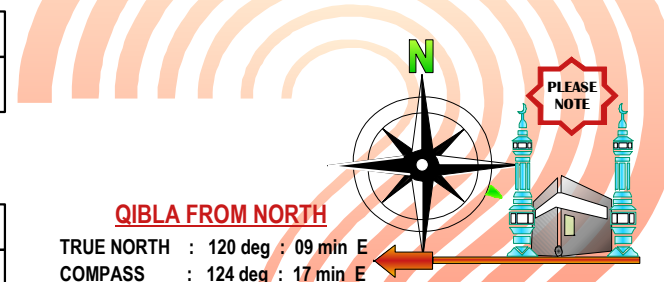

DURING THE PERIOD 11 NOVEMBER TO 31 JANUARY IT IS NOT POSSIBLE TO CALCULATE IQBLA DIRECTION.

MORE ACCURATE METHOD THAT APPLIES TO ANY PLACE IN THE WORLD

It is not advisable to determine Qibla using compass specially for Orienting Masjid. The following method which uses the sun is more reliable. It has been observed for centuries and reported in many books by Muslims around the world that two times a year the sun comes overhead above Ka'bah. This is observational fact for centuries, and is used to set the correct Qibla direction in places far from Makkah by Muslims for last so many centuries. Those two dates and times are :
May 28 at 9:18 UT and July 16 at 9:27 UT (UT =GMT)