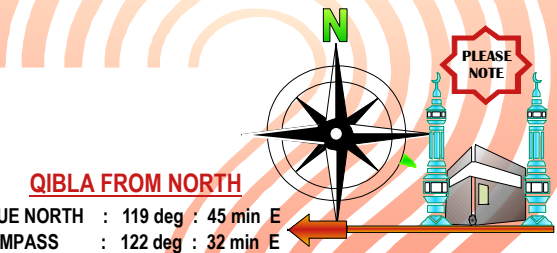

AUGUST	* QIBLA	SEPTEMBER	* QIBLA	OCTOBER	* QIBLA	NOVEMBER	* QIBLA
01	10:18 AM	01	9:47 AM	01	9:09 AM	01	7:35 AM
02	10:17 AM	02	9:46 AM	02	9:08 AM	02	7:34 AM
03	10:17 AM	03	9:45 AM	03	9:06 AM	03	7:33 AM
04	10:16 AM	04	9:43 AM	04	9:05 AM	04	7:32 AM
05	10:15 AM	05	9:42 AM	05	9:04 AM	05	7:31 AM
06	10:14 AM	06	9:41 AM	06	9:03 AM	06	7:30 AM
07	10:13 AM	07	9:40 AM	07	9:01 AM	07	7:30 AM
08	10:12 AM	08	9:38 AM	08	9:00 AM	08	7:29 AM
09	10:12 AM	09	9:37 AM	09	8:59 AM	09	7:28 AM
10	10:11 AM	10	9:36 AM	10	8:58 AM	10	7:28 AM
11	10:10 AM	11	9:35 AM	11	8:57 AM	11	7:27 AM
12	10:09 AM	12	9:33 AM	12	8:55 AM	12	7:26 AM
13	10:08 AM	13	9:32 AM	13	8:54 AM	13	7:26 AM
14	10:07 AM	14	9:31 AM	14	8:53 AM	14 - 30	NOT POSSIBLE
15	10:06 AM	15	9:29 AM	15	8:52 AM		
16	10:05 AM	16	9:28 AM	16	8:51 AM		
17	10:04 AM	17	9:27 AM	17	8:50 AM	DECEMBER	* QIBLA
18	10:03 AM	18	9:26 AM	18	8:48 AM	01 - 31	NOT POSSIBLE
19	10:02 AM	19	9:24 AM	19	8:47 AM	JANUARY	* QIBLA
20	10:01 AM	20	9:23 AM	20	8:46 AM	01 - 28	NOT POSSIBLE
21	10:00 AM	21	9:22 AM	21	8:45 AM		
22	9:59 AM	22	9:20 AM	22	8:44 AM		
23	9:57 AM	23	9:19 AM	23	8:43 AM		
24	9:56 AM	24	9:18 AM	24	8:42 AM		
25	9:55 AM	25	9:17 AM	25	☀ 7:41 AM		
26	9:54 AM	26	9:15 AM	26	☀ 7:40 AM		
27	9:53 AM	27	9:14 AM	27	☀ 7:39 AM		
28	9:52 AM	28	9:13 AM	28	☀ 7:38 AM		
29	9:51 AM	29	9:11 AM	29	☀ 7:37 AM		
30	9:49 AM	30	9:10 AM	30	☀ 7:36 AM		
31	9:48 AM	http://www.iaravat.com		31	☀ 7:35 AM		

MORE ACCURATE METHOD THAT APPLIES TO ANY PLACE IN THE WORLD

It is not advisable to determine Qibla using compass specially for Orienting Masjid. The following method which uses the sun is more reliable. It has been observed for centuries and reported in many books by Muslims around the world that two times a year the sun comes overhead above Ka'bah. This is observational fact for centuries, and is used to set the correct Qibla direction in places far from Makkah by Muslims for last so many centuries. Those two dates and times are :
May 28 at 9:18 UT and July 16 at 9:27 UT (UT =GMT)