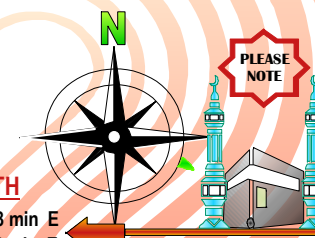

NOTES

☀ GMT TO BST TIME CHANGE DEPENDING UPON OCCURRENCE OF LAST SUNDAY IN THE MONTH OF MARCH.

☀ BST TO GMT TIME CHANGE DEPENDING UPON OCCURRENCE OF LAST SUNDAY IN THE MONTH OF OCTOBER.

GMT (UNIVERSAL TIME - UT)

APPLIED FROM THE LAST SUNDAY IN THE MONTH OF OCTOBER FOLLOWED BY THE MONTHS OF NOVEMBER, DECEMBER, JANUARY AND FEBRUARY TO THE LAST SATURDAY IN THE MONTH OF MARCH.

BST (BRITISH SUMMER TIME)

APPLIED FROM LAST SUNDAY IN THE MONTH OF MARCH FOLLOWED BY THE MONTHS OF APRIL, MAY, JUNE, JULY, AUGUST AND SEPTEMBER TO THE LAST SATURDAY IN THE MONTH OF OCTOBER.

DURING THE PERIOD 11 NOVEMBER TO 31 JANUARY IT IS NOT POSSIBLE TO CALCULATE IQBLA DIRECTION.

QIBLA FROM NORTH

TRUE NORTH : 118 deg : 48 min E
COMPASS : 121 deg : 36 min E

MORE ACCURATE METHOD THAT APPLIES TO ANY PLACE IN THE WORLD

It is not advisable to determine Qibla using compass specially for Orienting Masjid. The following method which uses the sun is more reliable. It has been observed for centuries and reported in many books by Muslims around the world that two times a year the sun comes overhead above Ka'bah. This is observational fact for centuries, and is used to set the correct Qibla direction in places far from Makkah by Muslims for last so many centuries. Those two dates and times are :
May 28 at 9:18 UT and July 16 at 9:27 UT (UT =GMT)

FOR FURTHER INFORMATION REGARDING THIS PUBLICATION
CONTACT : info@iaravat.com