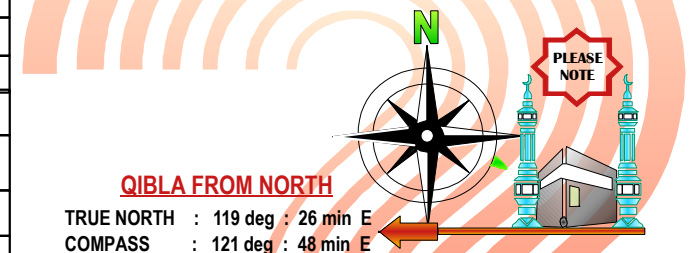

NOTES

- ☀ GMT TO BST TIME CHANGE DEPENDING UPON OCCURRENCE OF LAST SUNDAY IN THE MONTH OF MARCH.
- ☀ BST TO GMT TIME CHANGE DEPENDING UPON OCCURRENCE OF LAST SUNDAY IN THE MONTH OF OCTOBER.

GMT (UNIVERSAL TIME - UT)
APPLIED FROM THE LAST SUNDAY IN THE MONTH OF OCTOBER FOLLOWED BY THE MONTHS OF NOVEMBER, DECEMBER, JANUARY AND FEBRUARY TO THE LAST SATURDAY IN THE MONTH OF MARCH.

BST (BRITISH SUMMER TIME)
APPLIED FROM LAST SUNDAY IN THE MONTH OF MARCH FOLLOWED BY THE MONTHS OF APRIL, MAY, JUNE, JULY, AUGUST AND SEPTEMBER TO THE LAST SATURDAY IN THE MONTH OF OCTOBER.

DURING THE PERIOD 11 NOVEMBER TO 31 JANUARY IT IS NOT POSSIBLE TO CALCULATE IQBLA DIRECTION.

MORE ACCURATE METHOD THAT APPLIES TO ANY PLACE IN THE WORLD

It is not advisable to determine Qibla using compass specially for Orienting Masjid. The following method which uses the sun is more reliable. It has been observed for centuries and reported in many books by Muslims around the world that two times a year the sun comes overhead above Ka'bah. This is observational fact for centuries, and is used to set the correct Qibla direction in places far from Makkah by Muslims for last so many centuries. Those two dates and times are :
May 28 at 9:18 UT and July 16 at 9:27 UT (UT =GMT)

FOR FURTHER INFORMATION REGARDING THIS PUBLICATION
CONTACT : info@iaravat.com