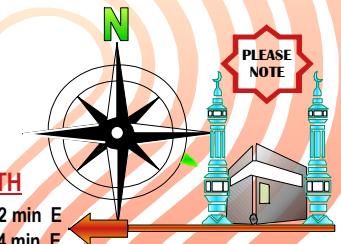

NOTES

☀ GMT TO BST TIME CHANGE DEPENDING UPON OCCURRENCE OF LAST SUNDAY IN THE MONTH OF MARCH.

☀ BST TO GMT TIME CHANGE DEPENDING UPON OCCURRENCE OF LAST SUNDAY IN THE MONTH OF OCTOBER.

GMT (UNIVERSAL TIME - UT)

APPLIED FROM THE LAST SUNDAY IN THE MONTH OF OCTOBER FOLLOWED BY THE MONTHS OF NOVEMBER, DECEMBER, JANUARY AND FEBRUARY TO THE LAST SATURDAY IN THE MONTH OF MARCH.

BST (BRITISH SUMMER TIME)

APPLIED FROM LAST SUNDAY IN THE MONTH OF MARCH FOLLOWED BY THE MONTHS OF APRIL, MAY, JUNE, JULY, AUGUST AND SEPTEMBER TO THE LAST SATURDAY IN THE MONTH OF OCTOBER.

DURING THE PERIOD 11 NOVEMBER TO 31 JANUARY IT IS NOT POSSIBLE TO CALCULATE IQBLA DIRECTION.

QIBLA FROM NORTH

TRUE NORTH : 119 deg : 22 min E
COMPASS : 122 deg : 24 min E

MORE ACCURATE METHOD THAT APPLIES TO ANY PLACE IN THE WORLD

It is not advisable to determine Qibla using compass specially for Orienting Masjid. The following method which uses the sun is more reliable. It has been observed for centuries and reported in many books by Muslims around the world that two times a year the sun comes overhead above Ka'bah. This is observational fact for centuries, and is used to set the correct Qibla direction in places far from Makkah by Muslims for last so many centuries. Those two dates and times are :

May 28 at 9:18 UT and July 16 at 9:27 UT (UT =GMT)

FOR FURTHER INFORMATION REGARDING THIS PUBLICATION
CONTACT : info@iaravat.com